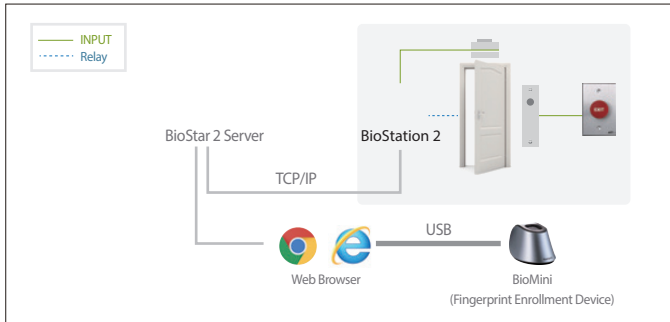

System Configuration

• Standalone